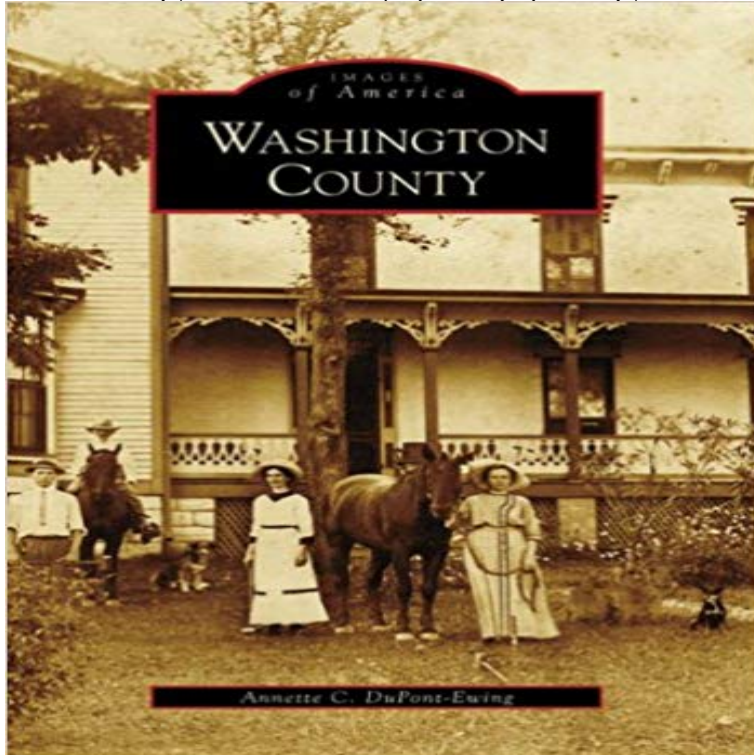

Washington County (KY) (Images of America)

Named after the first president of the United States, Washington County is nationally known as the place where Abraham Lincoln's parents wed in 1806. While that is the public perception, residents say they live in the county to enjoy life's simple pleasures--visiting friends, watching softball games, or taking drives in the country. It is a unique and beautiful place; rugged, wooded hills in the north gently cascade to rolling, fertile terrain in the south. Washington County was made up of 35 separate communities, now anchored by the incorporated towns of Springfield, the county seat; Willisburg; and Mackville. Images of America: Washington County features photographs of the area's rich culture, the strong roles of religion and education, the agrarian base, and, most importantly, its families. The photographs depict the enjoyment of living and prospering in Washington County.