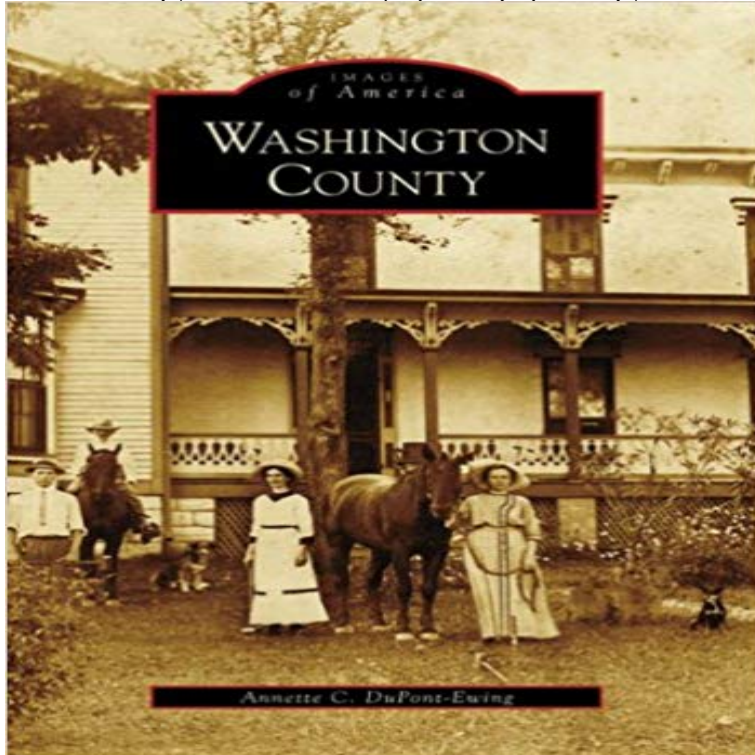

Washington County (KY) (Images of America)

Named after the first president of the United States, Washington County is nationally known as the place where Abraham Lincoln's parents wed in 1806. While that is the public perception, residents say they live in the county to enjoy life's simple pleasures--visiting friends, watching softball games, or taking drives in the country. It is a unique and beautiful place; rugged, wooded hills in the north gently cascade to rolling, fertile terrain in the south. Washington County was made up of 35 separate communities, now anchored by the incorporated towns of Springfield, the county seat; Willisburg; and Mackville. Images of America: Washington County features photographs of the area's rich culture, the strong roles of religion and education, the agrarian base, and, most importantly, its families. The photographs depict the enjoyment of living and prospering in Washington County.